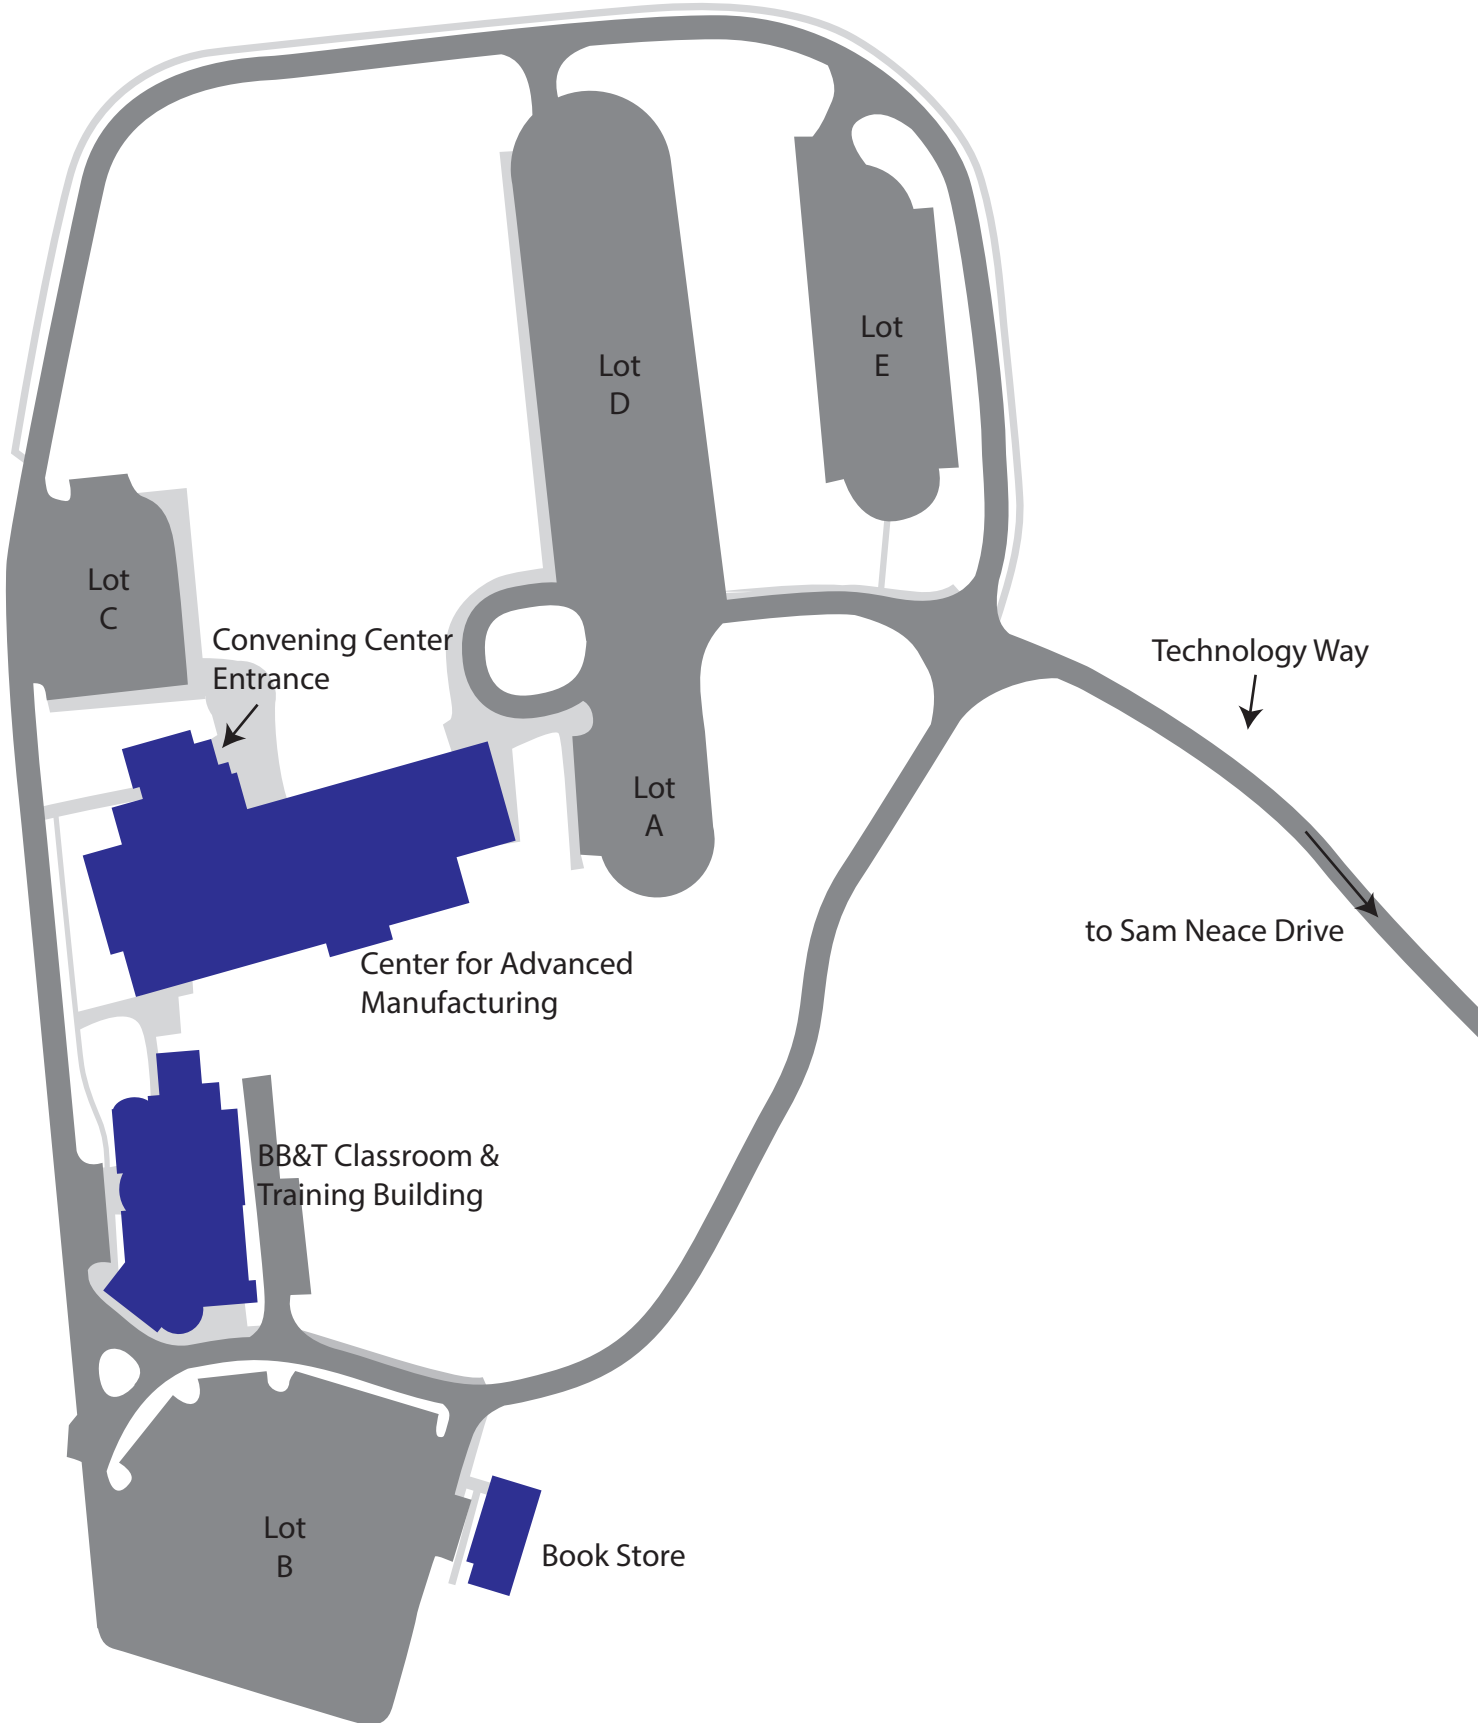

Gateway Community & Technical College Boone Campus

Lot C

Convening Center Entrance

Lot D

Lot E

Lot A

Technology Way

Center for Advanced Manufacturing

to Sam Neace Drive

BB&T Classroom & Training Building

Lot B

Book Store